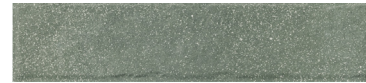

24"x48"

1x4 Herringbone 4" Hexagon

Colors

Aria

White

Blu

Block Cotto

Ecru

Block Dark

Muschio

Block Pearl

Rugiada

Block Sand

Aloe

Aqua

Light

Mint

Sky

White

Jardin 01

Jardin 02

Jardin 03

Jardin 04

Block Pearl | 2"x8"