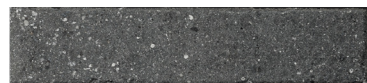

24"x48"

1x4 Herringbone 4" Hexagon

Colors

Aria

White

Blu

Block Cotto

Ecru

Block Dark

Muschio

Block Pearl

Rugiada

Block Sand

Aloe

Aqua

Light

Mint

Sky

White

Jardin 01

Jardin 02

Jardin 03

Jardin 04

Block Pearl | 2"x8"